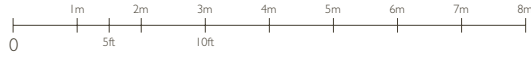

LAPA BALLROOM

- LEGEND**
- MICROPHONE POINT
 - 15 AMP SOCKET
 - DIMMER CONTROL
 - CABLE PASSAGE
 - SPEAKER
 - TELEPHONE JACK
 - TV-VIDEO AERIAL SOCKET
 - INTERNET BROADBAND JACK