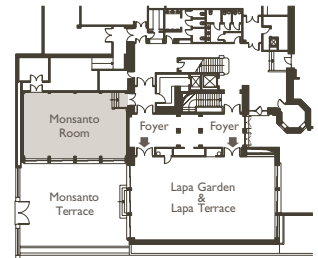

# ALFAMA AUDITORIUM & ESTRELA ROOM

- LEGEND**
- MICROPHONE POINT
  - 15 AMP SOCKET
  - DIMMER CONTROL
  - CABLE PASSAGE
  - SPEAKER S
  - TELEPHONE JACK
  - TV-VIDEO AERIAL SOCKET
  - INTERNET BROADBAND JACK

# MONSANTO ROOM & TERRACE