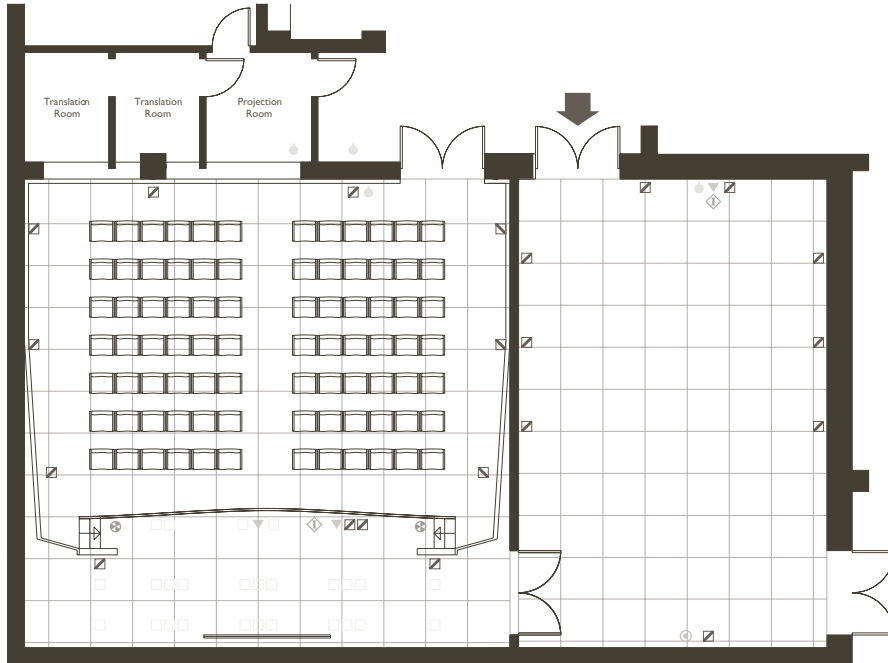

# ALFAMA AUDITORIUM & ESTRELA ROOM

- LEGEND**
- MICROPHONE POINT
  - 15 AMP SOCKET
  - DIMMER CONTROL
  - CABLE PASSAGE
  - SPEAKER S
  - TELEPHONE JACK
  - TV-VIDEO AERIAL SOCKET
  - INTERNET BROADBAND JACK

# MONSANTO ROOM & TERRACE