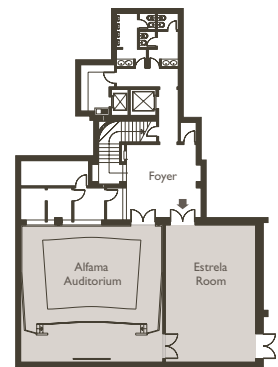

# ALFAMA AUDITORIUM & ESTRELA ROOM

- LEGEND**
- MICROPHONE POINT
  - 15 AMP SOCKET
  - DIMMER CONTROL
  - CABLE PASSAGE
  - SPEAKER S
  - TELEPHONE JACK
  - TV-VIDEO AERIAL SOCKET
  - INTERNET BROADBAND JACK

# MONSANTO ROOM & TERRACE