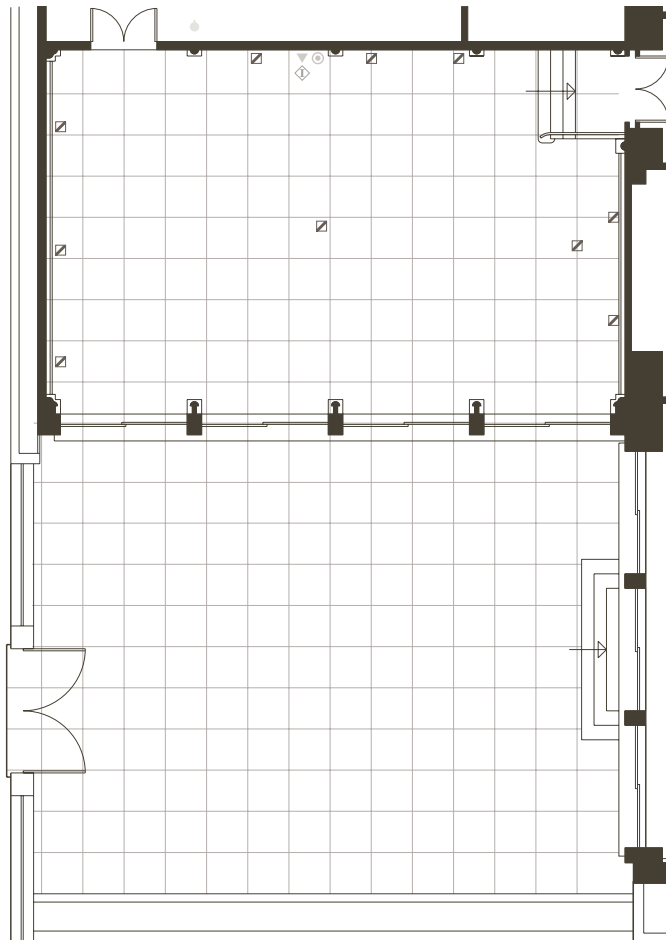

# ALFAMA AUDITORIUM & ESTRELA ROOM

- LEGEND**
- MICROPHONE POINT
  - 15 AMP SOCKET
  - DIMMER CONTROL
  - CABLE PASSAGE
  - SPEAKER S
  - TELEPHONE JACK
  - TV-VIDEO AERIAL SOCKET
  - INTERNET BROADBAND JACK